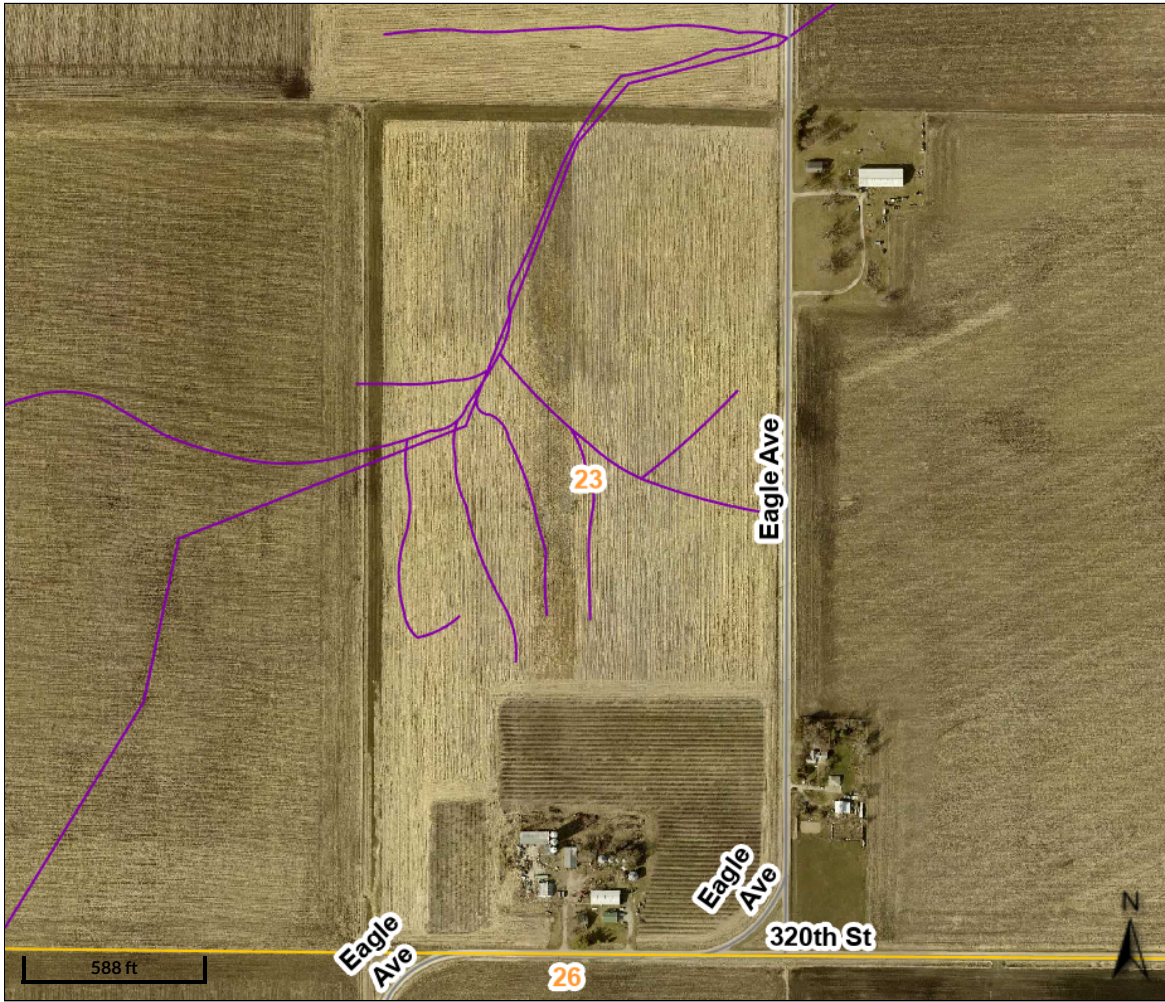

Boone County, IA

Overview

Legend

- Corporate Limits
- Political Townships
- Sections
- Drain Tiles
- Roads

Depth = 0.0
Diameter = 0

District = 60
FID = 4071

Ownership =

Date created: 3/30/2026
Last Data Uploaded: 3/30/2026 8:09:50 AM

Developed by **SCHNEIDER**
GEOSPATIAL